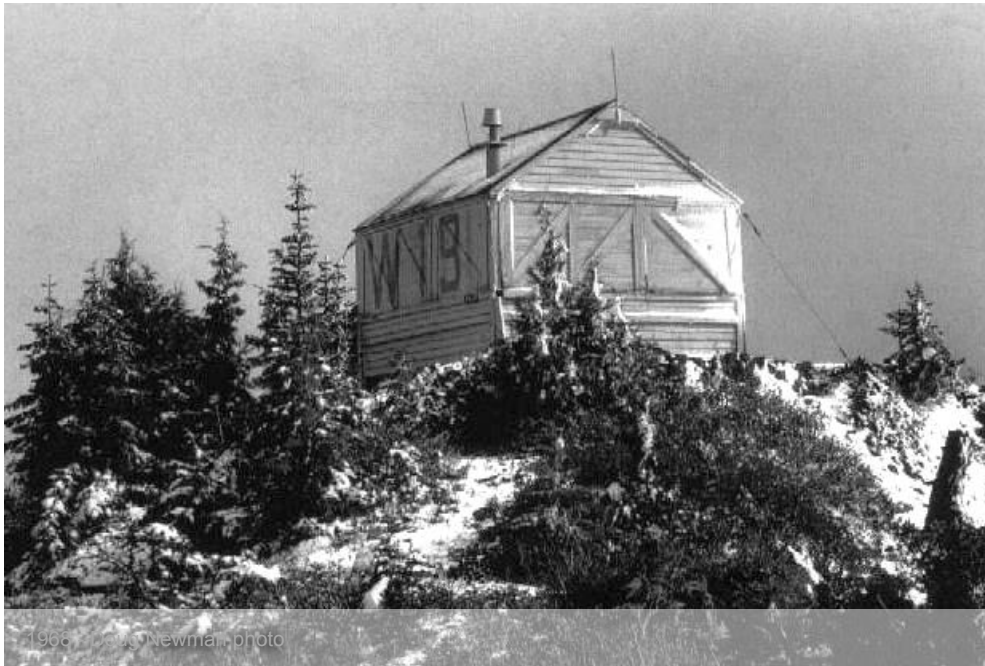

TWIN BUTTES

Willamette National Forest
14S-5E-19

1968 - Bob Newman photo

1920's: A fire-finder mounted on a stump. (Albany Democrat-Herald)

c.1931: A gable roof R-1 type lookout house was constructed.

July 14, 1939: "Twin Buttes has for its surrounding country a great deal of grazing land. In parts of this section it is very rugged, with many cliffs and canyons. Some mining is carried on around this district, and is also known that many years ago this country was frequently visited by the Indians coming down from Warm Springs. Twin Buttes has an elevation of 5942 feet and is located in Township 14S, Range 5E. Alvin Sorseth will be the lookout fireman. It is six miles by road and 13 miles by trail from the ranger station." (**Albany Democrat-Herald**)

August 3, 1939: "A group of Bot Scouts and their scoutmaster Sam Cairnes took a weekend trip to Twin Buttes Lookout 16 miles southeast of Cascadia. Alvin Sorseth a Sweet Home boy is stationed as lookout man there." (**Albany Democrat-Herald**)

August 28, 1941: "Leo Welch, who is stationed at Twin Buttes lookout station spent the week end at the home of his parents. On the trip back into the station Sunday evening Leo reports that he saw 11 deer and a brown bear with two cubs." (**The New Era**)

August 14, 1947: "John Miller, at Twin Butte lookout station in the Willamette National Forest, probably wishes he had stayed home the other day instead of going down the trail to meet his boss, Ranger Jack Saubert of Cascadia, who was on a routine inspection trip. At any rate, when the two men reached the station it was discovered that a bear had pushed open the door and helped himself to a quantity of food, including bacon and syrup. It was disclosed that the bruin confiscated so much of Miller's larder, that it became necessary to send out for a new supply of food." (**The New Era**)