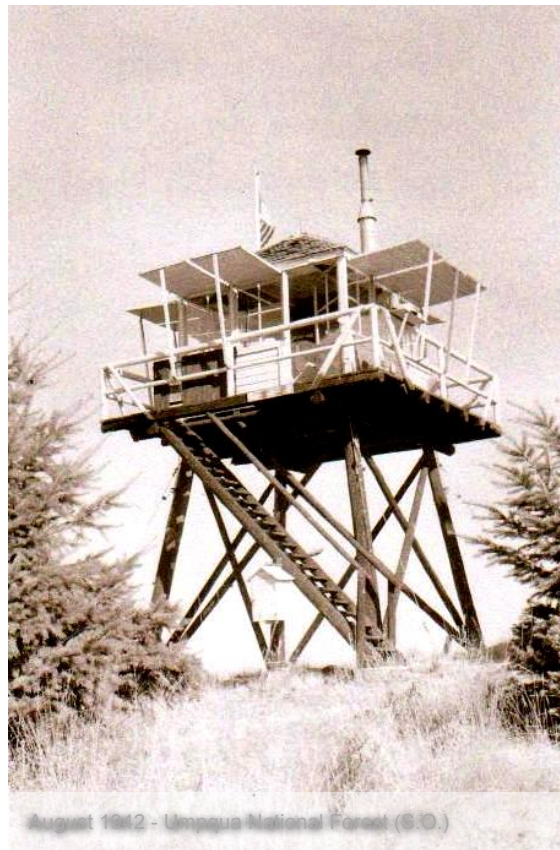

FOREST LOOKOUTS

OREGON

BAKER COUNTY

BENTON COUNTY

CLACKAMAS COUNTY

CLATSOP COUNTY

MORE...

DOUGLAS COUNTY

STEAMBOAT POINT

Umpqua National Forest
251/2S-1E-33

August 1912 - Umpqua National Forest (6.9.)

August 19, 1933: Panorama photos taken by Lester Moe.

September 14, 1933: "A 14 x 14 lookout is to be constructed by the CCC before the snow flies. A 14 x 14 is the standard size for a primary lookout." (**Roseburg Chieftain**)

1933: A 15-foot round fir timber tower with an L-4 cab was constructed.

August 17, 1937: "Jack Hutchins returned to Steamboat Monday to resume his work in the lookout station after spending the past few weeks at Randle, Wn., fighting the fire there." (**Roseburg News-Review**)