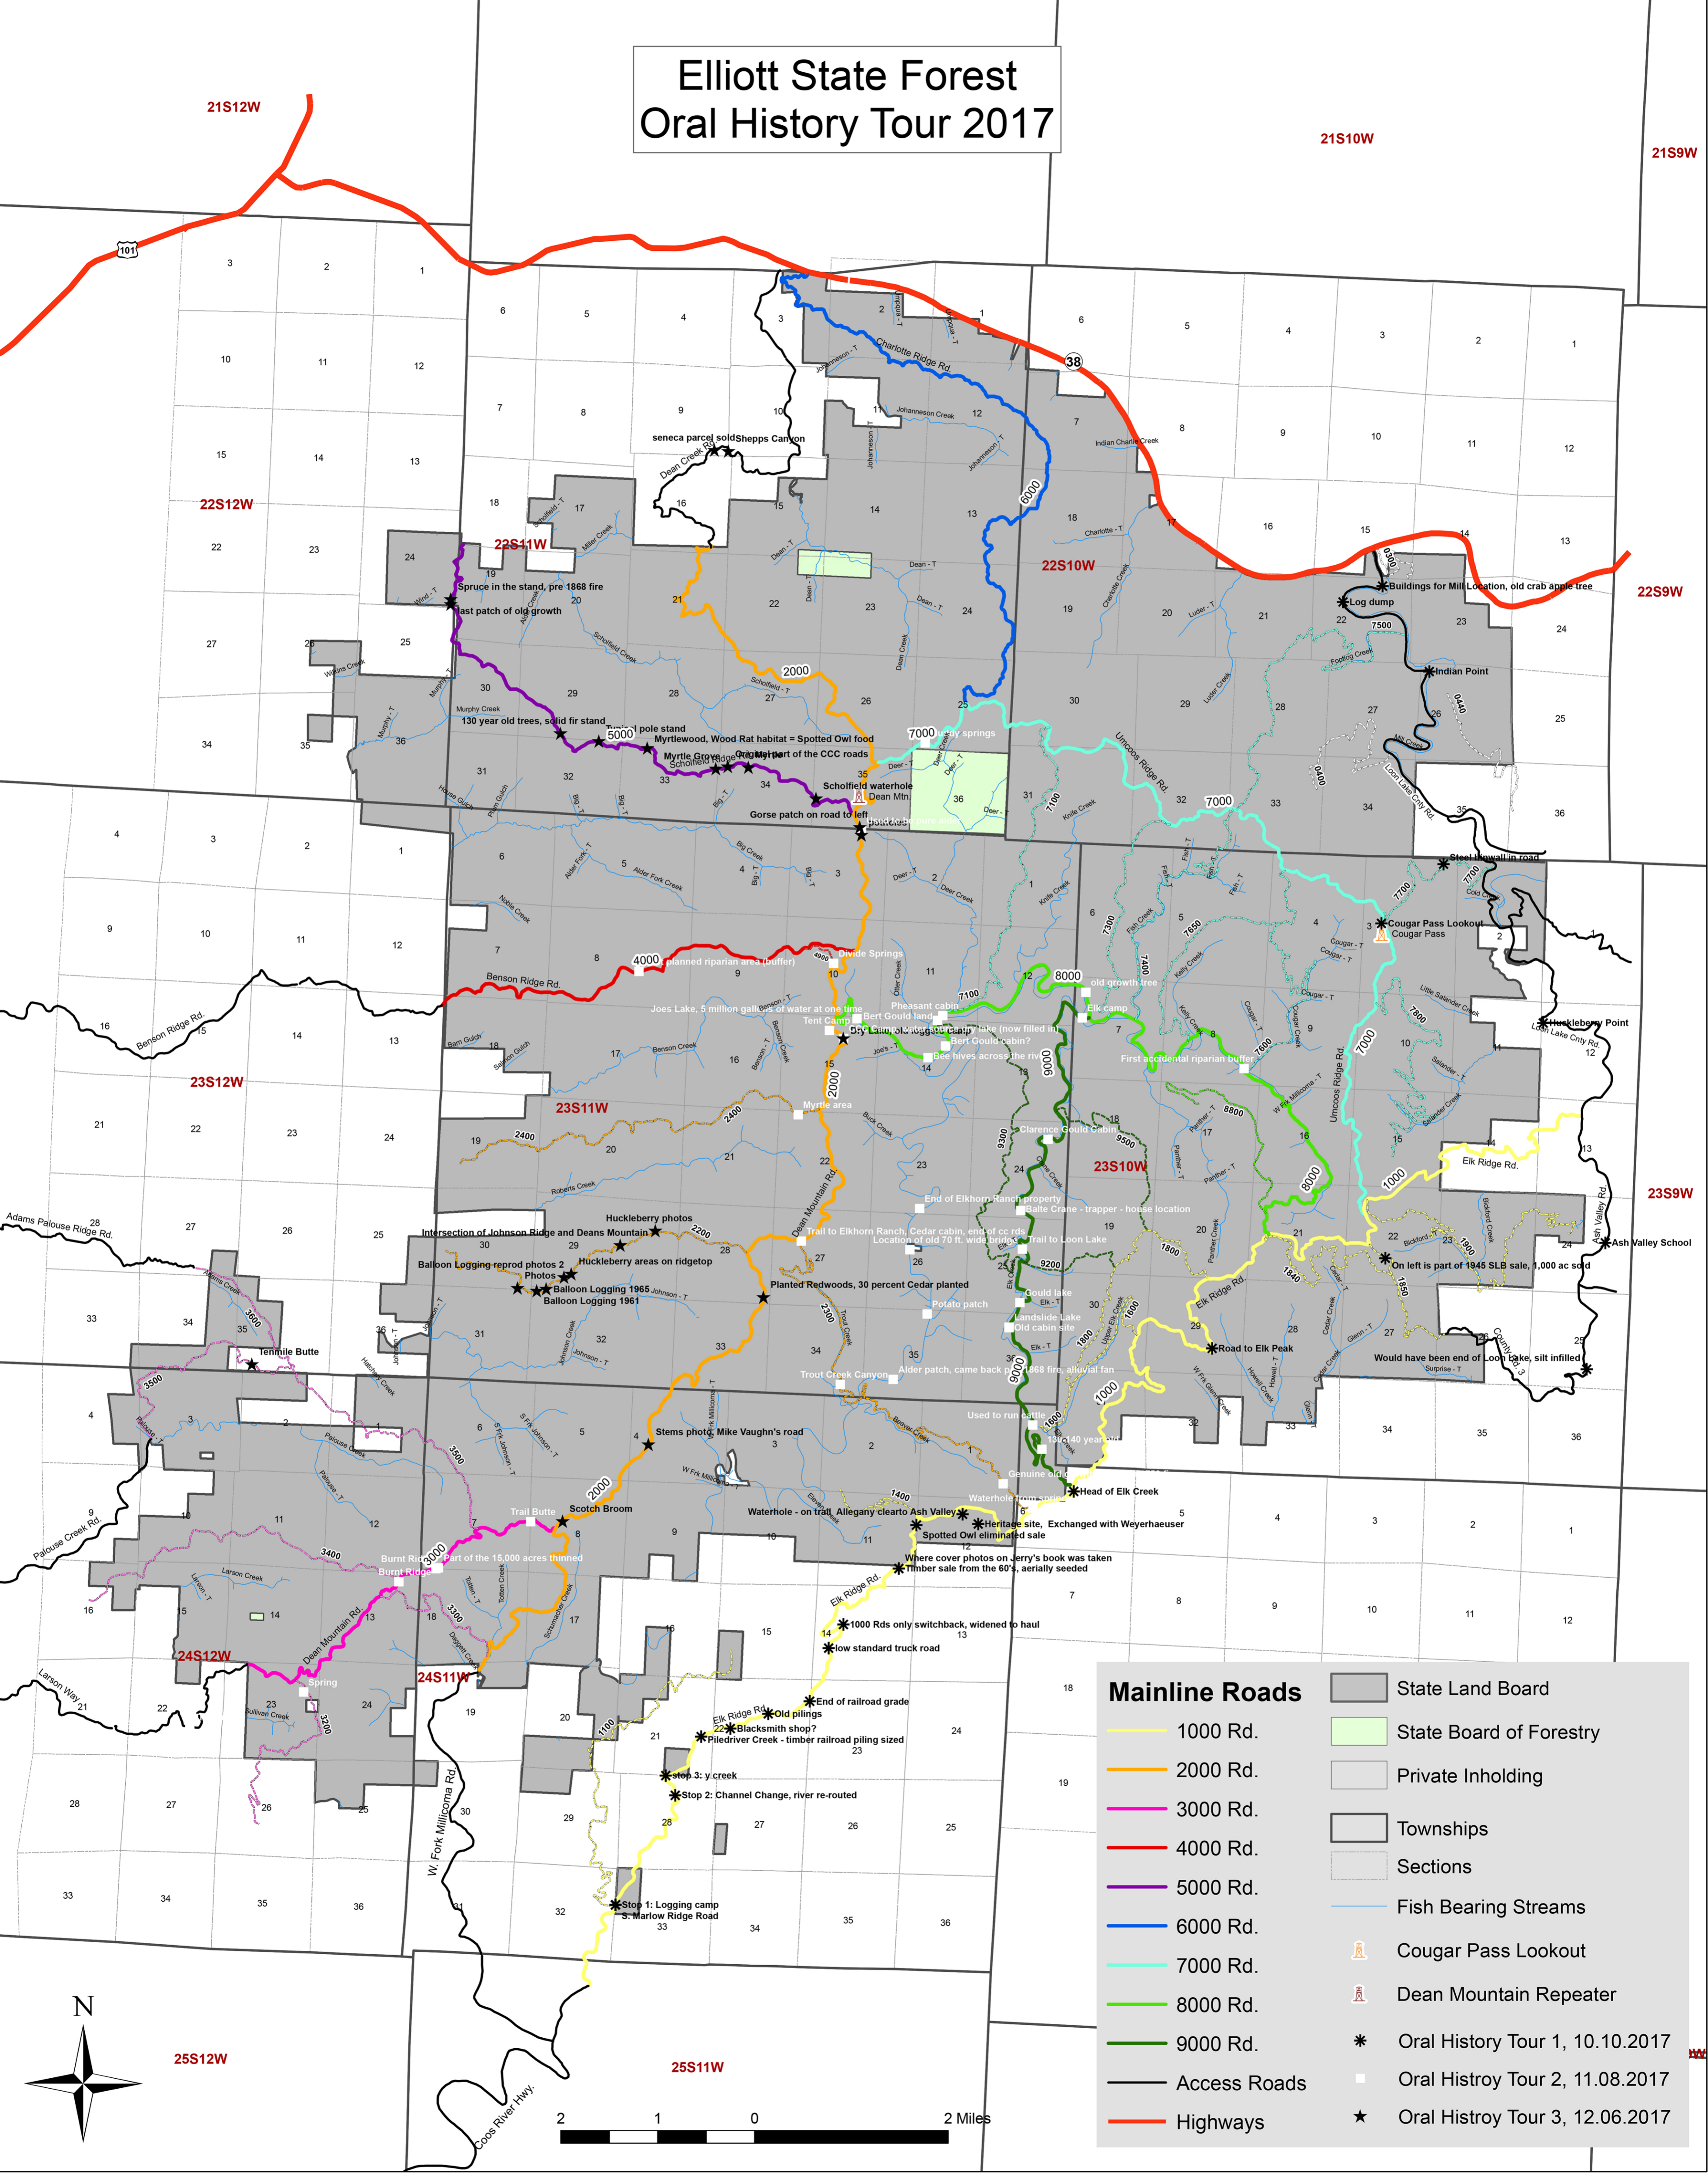

Elliott State Forest Oral History Tour 2017

21S12W

21S10W

21S9W

22S12W

22S10W

22S9W

23S12W

23S10W

23S9W

24S12W

24S11W

25S12W

25S11W

Mainline Roads

- 1000 Rd.
- 2000 Rd.
- 3000 Rd.
- 4000 Rd.
- 5000 Rd.
- 6000 Rd.
- 7000 Rd.
- 8000 Rd.
- 9000 Rd.
- Access Roads
- Highways

- State Land Board
- State Board of Forestry
- Private Inholding
- Townships
- Sections
- Fish Bearing Streams
- Cougar Pass Lookout
- Dean Mountain Repeater
- Oral History Tour 1, 10.10.2017
- Oral History Tour 2, 11.08.2017
- Oral History Tour 3, 12.06.2017