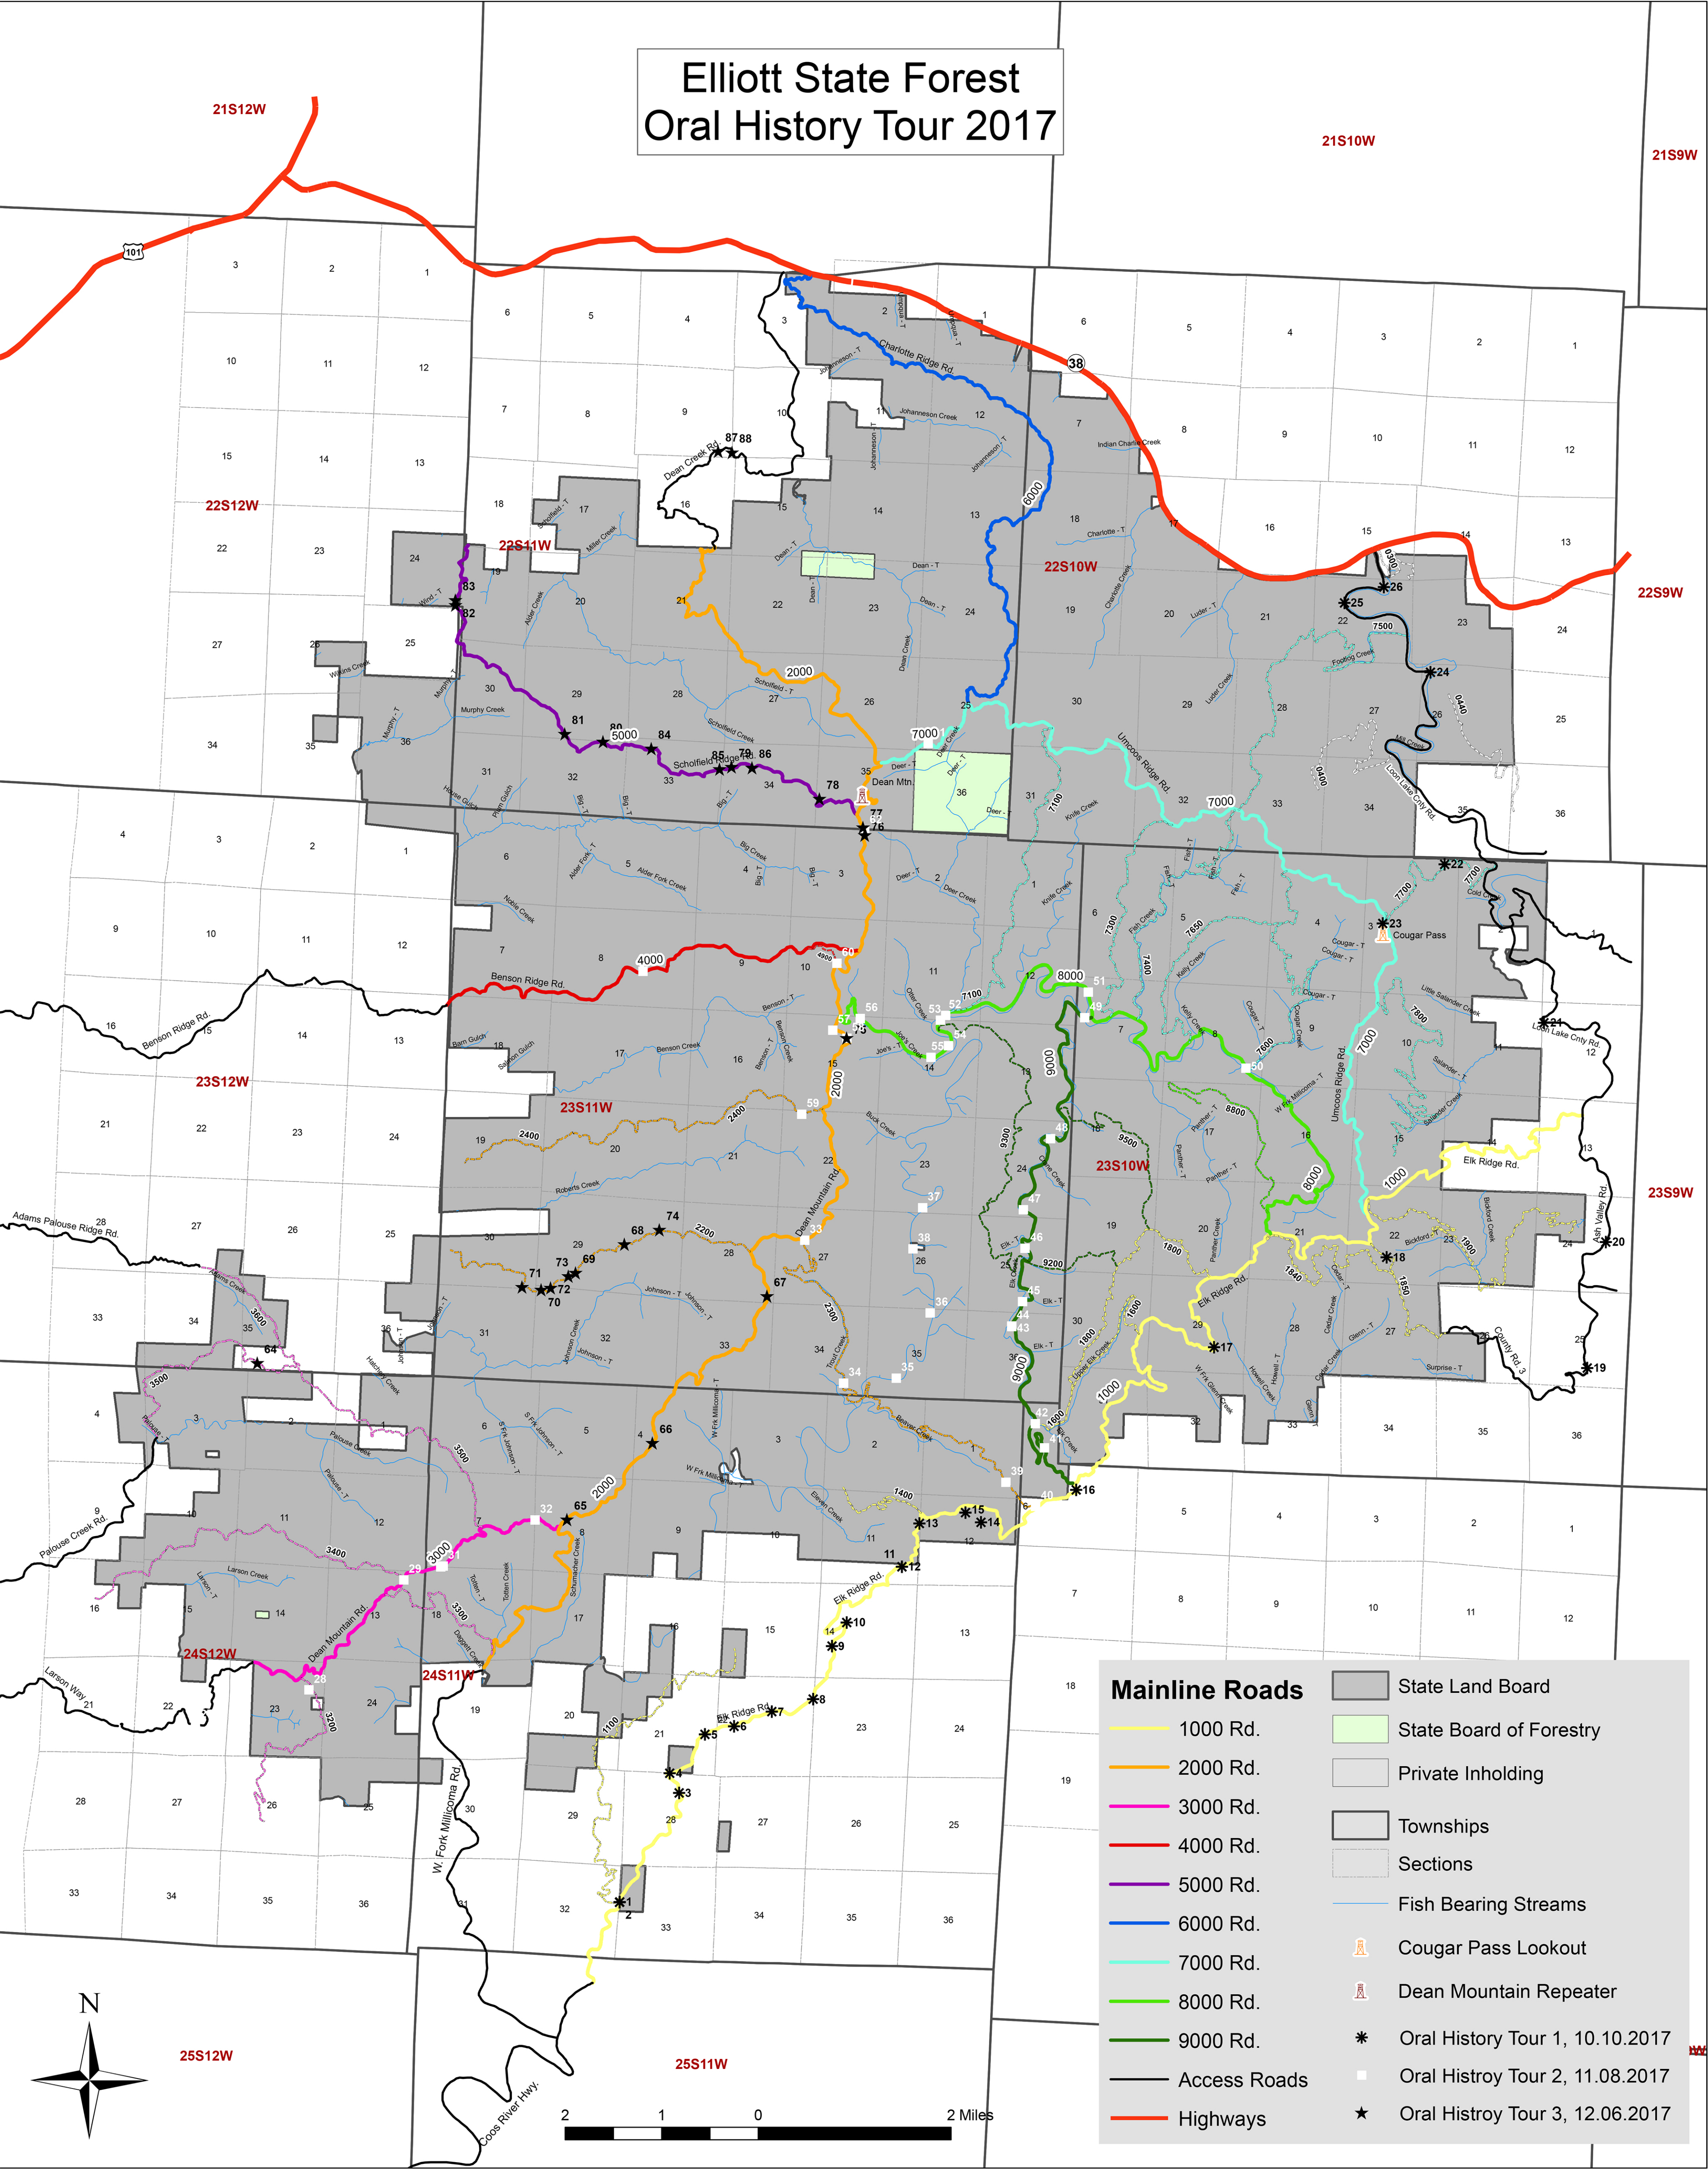

Elliott State Forest Oral History Tour 2017

Mainline Roads	State Land Board
1000 Rd.	State Board of Forestry
2000 Rd.	Private Inholding
3000 Rd.	Townships
4000 Rd.	Sections
5000 Rd.	Fish Bearing Streams
6000 Rd.	Cougar Pass Lookout
7000 Rd.	Dean Mountain Repeater
8000 Rd.	* Oral History Tour 1, 10.10.2017
9000 Rd.	□ Oral History Tour 2, 11.08.2017
Access Roads	★ Oral History Tour 3, 12.06.2017
Highways	